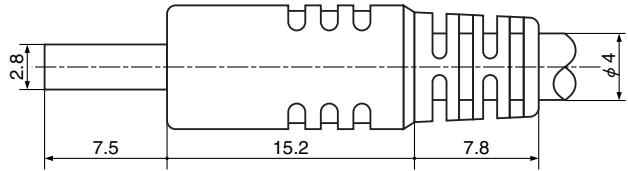

TCX0110

Super Slim Bus Connectors

Note : The TCX0110 plugs are made by insertion forming and equipped with Cord. Plugs cannot be sold independently.

TCX0100

TCX0100-210177

**TCX0100-010010
SMT Type**

**Land Layout
(Top View)**

**TCX0100-110100/TCX0100-210100
SMT Type(Cover:Dip Type)**

**Land Layout
(Top View)**

h	Model No.
0.75	TCX0100-110177
0.5	TCX0100-210177

TCX3166

Super Slim Rectangular Connectors

Note : The TCX3166 plugs are made by insertion forming and equipped with Cord. Plugs cannot be sold independently.