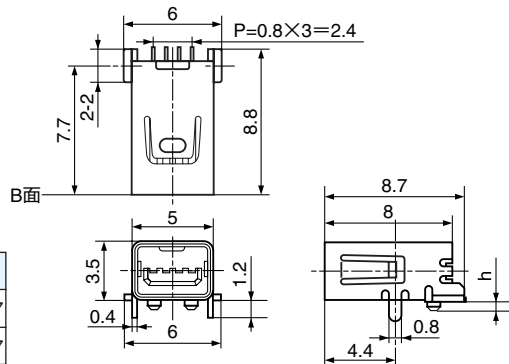

TCX0110

Super Slim Bus Connectors

Note : The TCX0110 plugs are made by insertion forming and equipped with Cord. Plugs cannot be sold independently.

TCX0100

TCX0100-210177

**TCX0100-010010
SMT Type**

**Land Layout
(Top View)**

**TCX0100-110100/TCX0100-210100
SMT Type(Cover:Dip Type)**

**Land Layout
(Top View)**

h	Model No.
0.75	TCX0100-110177
0.5	TCX0100-210177

TCX3166

Super Slim Rectangular Connectors

Note : The TCX3166 plugs are made by insertion forming and equipped with Cord. Plugs cannot be sold independently.

TCX3171

Hole Layout
(Bottom View)