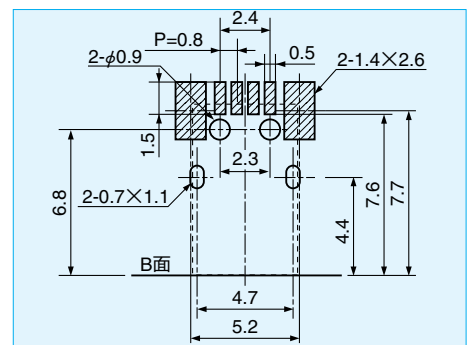

TCX0110

Super Slim Bus Connectors

Note : The TCX0110 plugs are made by insertion forming and equipped with Cord. Plugs cannot be sold independently.

TCX0100

TCX0100-210177

**TCX0100-010010
SMT Type**

**Land Layout
(Top View)**

**TCX0100-110100/TCX0100-210100
SMT Type(Cover:Dip Type)**

**Land Layout
(Top View)**

h	Model No.
0.75	TCX0100-110177
0.5	TCX0100-210177

TCX3166

Super Slim Rectangular Connectors

Note : The TCX3166 plugs are made by insertion forming and equipped with Cord. Plugs cannot be sold independently.

TCX3171

Hole Layout
(Bottom View)