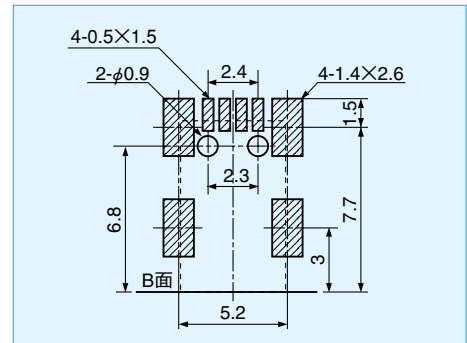

TCX0110

Super Slim Bus Connectors

Note : The TCX0110 plugs are made by insertion forming and equipped with Cord. Plugs cannot be sold independently.

TCX0100

TCX0100-210177

**TCX0100-010010
SMT Type**

**Land Layout
(Top View)**

**TCX0100-110100/TCX0100-210100
SMT Type(Cover:Dip Type)**

**Land Layout
(Top View)**

h	Model No.
0.75	TCX0100-110177
0.5	TCX0100-210177

TCX3166

Super Slim Rectangular Connectors

Note : The TCX3166 plugs are made by insertion forming and equipped with Cord. Plugs cannot be sold independently.

TCX3171

Hole Layout
(Bottom View)