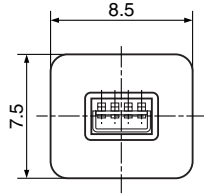

TCX0110

Super Slim Bus Connectors

Note : The TCX0110 plugs are made by insertion forming and equipped with Cord. Plugs cannot be sold independently.

TCX0100

TCX0100-210177

**TCX0100-010010
SMT Type**

**Land Layout
(Top View)**

**TCX0100-110100/TCX0100-210100
SMT Type(Cover:Dip Type)**

**Land Layout
(Top View)**

h	Model No.
0.75	TCX0100-110177
0.5	TCX0100-210177

TCX3166

Super Slim Rectangular Connectors

Note : The TCX3166 plugs are made by insertion forming and equipped with Cord. Plugs cannot be sold independently.

TCX3171

Hole Layout
(Bottom View)