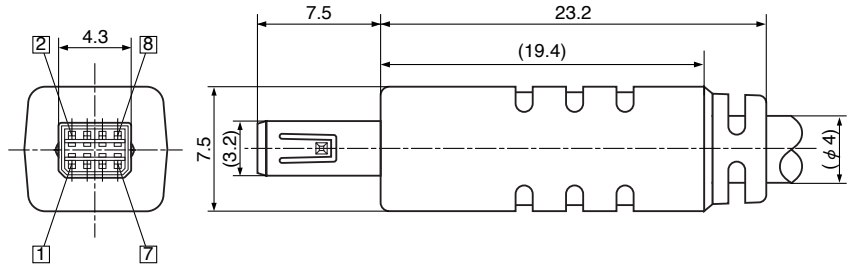

TCX0110

Super Slim Bus Connectors

Note : The TCX0110 plugs are made by insertion forming and equipped with Cord. Plugs cannot be sold independently.

TCX0100

TCX0100-210177

**TCX0100-010010
SMT Type**

**Land Layout
(Top View)**

**TCX0100-110100/TCX0100-210100
SMT Type(Cover:Dip Type)**

**Land Layout
(Top View)**

h	Model No.
0.75	TCX0100-110177
0.5	TCX0100-210177

TCX3166

Super Slim Rectangular Connectors

Note : The TCX3166 plugs are made by insertion forming and equipped with Cord. Plugs cannot be sold independently.

TCX3171

Hole Layout
(Bottom View)