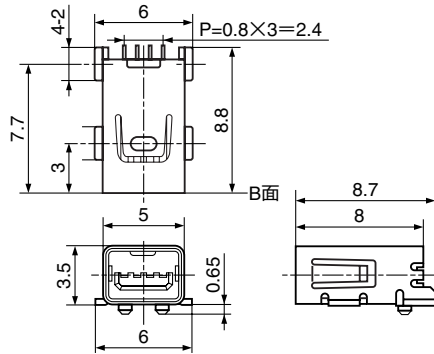

TCX0110

Super Slim Bus Connectors

Note : The TCX0110 plugs are made by insertion forming and equipped with Cord. Plugs cannot be sold independently.

TCX0100

TCX0100-210177

**TCX0100-010010
SMT Type**

**Land Layout
(Top View)**

**TCX0100-110100/TCX0100-210100
SMT Type(Cover:Dip Type)**

**Land Layout
(Top View)**

h	Model No.
0.75	TCX0100-110177
0.5	TCX0100-210177

TCX3166

Super Slim Rectangular Connectors

Note : The TCX3166 plugs are made by insertion forming and equipped with Cord. Plugs cannot be sold independently.

TCX3171

Hole Layout
(Bottom View)