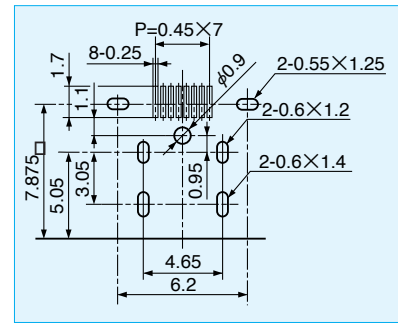

TCX0110

Super Slim Bus Connectors

Note : The TCX0110 plugs are made by insertion forming and equipped with Cord. Plugs cannot be sold independently.

TCX0100

TCX0100-210177

**TCX0100-010010
SMT Type**

**Land Layout
(Top View)**

**TCX0100-110100/TCX0100-210100
SMT Type(Cover:Dip Type)**

**Land Layout
(Top View)**

h	Model No.
0.75	TCX0100-110177
0.5	TCX0100-210177

TCX3166

Super Slim Rectangular Connectors

Note : The TCX3166 plugs are made by insertion forming and equipped with Cord. Plugs cannot be sold independently.

TCX3171

Hole Layout
(Bottom View)