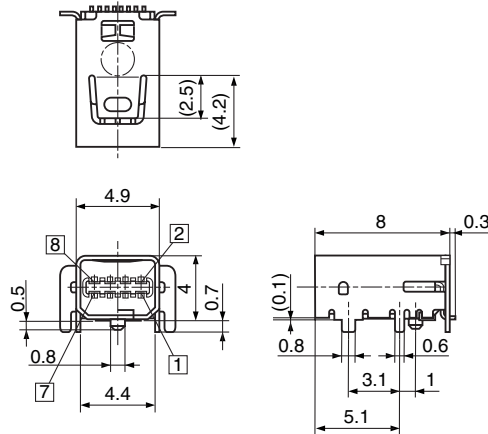

TCX0110

Super Slim Bus Connectors

Note : The TCX0110 plugs are made by insertion forming and equipped with Cord. Plugs cannot be sold independently.

TCX0100

TCX0100-210177

**TCX0100-010010
SMT Type**

**Land Layout
(Top View)**

**TCX0100-110100/TCX0100-210100
SMT Type(Cover:Dip Type)**

**Land Layout
(Top View)**

h	Model No.
0.75	TCX0100-110177
0.5	TCX0100-210177

TCX3166

Super Slim Rectangular Connectors

Note : The TCX3166 plugs are made by insertion forming and equipped with Cord. Plugs cannot be sold independently.

TCX3171

Hole Layout
(Bottom View)