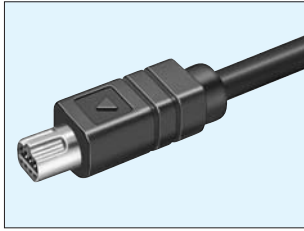

TCP8964(8P)

Super Slim Interface Connectors

Note : The TCP8964 plugs are made by insertion forming and equipped with Cord. Plugs cannot be sold independently.

TCS7764(8P)

Land Layout
(Top View)

Number of contacts		8P		
Arrangement				
PLUG	Black	TCP8964-180100	TCP8967-480100	TCP8969-480100
	Gray1	TCP8964-180200	TCP8967-480200	TCP8969-480200
	Gray2	TCP8964-180300	TCP8967-480300	TCP8969-480300
SOCKET	Black	TCS7764-182687	TCS7767-182687	TCS7769-182687

TCP8965(10P)

Super Slim Interface Connectors

Note : The TCP8965 plugs are made by insertion forming and equipped with Cord. Plugs cannot be sold independently.

TCS7765(10P)

Land Layout
(Top View)

Number of contacts		10P	
Arrangement			
PLUG	Black	TCP8965	TCP8966
SOCKET	Black	TCS7765-0128687	TCS7766-0128687