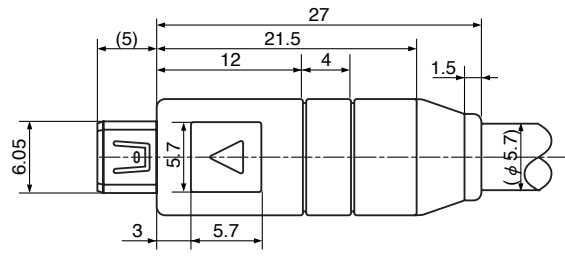

TCP8964(8P)

Super Slim Interface Connectors

Note : The TCP8964 plugs are made by insertion forming and equipped with Cord. Plugs cannot be sold independently.

TCS7764(8P)

Land Layout
(Top View)

Number of contacts		8P		
Arrangement				
PLUG	Black	TCP8964-180100	TCP8967-480100	TCP8969-480100
	Gray1	TCP8964-180200	TCP8967-480200	TCP8969-480200
	Gray2	TCP8964-180300	TCP8967-480300	TCP8969-480300
SOCKET	Black	TCS7764-182687	TCS7767-182687	TCS7769-182687

TCP8965(10P)

Super Slim Interface Connectors

Note : The TCP8965 plugs are made by insertion forming and equipped with Cord. Plugs cannot be sold independently.

TCS7765(10P)

Land Layout
(Top View)

Number of contacts		10P	
Arrangement			
PLUG	Black	TCP8965	TCP8966
SOCKET	Black	TCS7765-0128687	TCS7766-0128687