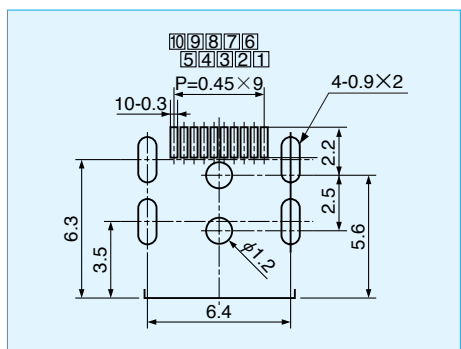

TCP8964(8P)

Super Slim Interface Connectors

Note : The TCP8964 plugs are made by insertion forming and equipped with Cord. Plugs cannot be sold independently.

TCS7764(8P)

Land Layout
(Top View)

Number of contacts		8P		
Arrangement				
PLUG	Black	TCP8964-180100	TCP8967-480100	TCP8969-480100
	Gray1	TCP8964-180200	TCP8967-480200	TCP8969-480200
	Gray2	TCP8964-180300	TCP8967-480300	TCP8969-480300
SOCKET	Black	TCS7764-182687	TCS7767-182687	TCS7769-182687

TCP8965(10P)

Super Slim Interface Connectors

Note : The TCP8965 plugs are made by insertion forming and equipped with Cord. Plugs cannot be sold independently.

TCS7765(10P)

Land Layout
(Top View)

Number of contacts		10P	
Arrangement			
PLUG	Black	TCP8965	TCP8966
SOCKET	Black	TCS7765-0128687	TCS7766-0128687