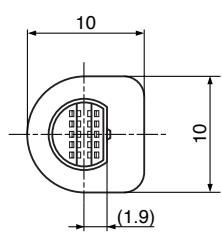

TCP8964(8P)

Super Slim Interface Connectors

Note : The TCP8964 plugs are made by insertion forming and equipped with Cord. Plugs cannot be sold independently.

TCS7764(8P)

Land Layout
(Top View)

Number of contacts		8P		
Arrangement				
PLUG	Black	TCP8964-180100	TCP8967-480100	TCP8969-480100
	Gray1	TCP8964-180200	TCP8967-480200	TCP8969-480200
	Gray2	TCP8964-180300	TCP8967-480300	TCP8969-480300
SOCKET	Black	TCS7764-182687	TCS7767-182687	TCS7769-182687

TCP8965(10P)

Super Slim Interface Connectors

Note : The TCP8965 plugs are made by insertion forming and equipped with Cord. Plugs cannot be sold independently.

TCS7765(10P)

Land Layout
(Top View)

Number of contacts		10P	
Arrangement			
PLUG	Black	TCP8965	TCP8966
SOCKET	Black	TCS7765-0128687	TCS7766-0128687