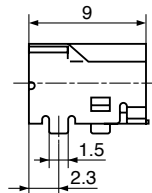

TCP8964(8P)

Super Slim Interface Connectors

Note : The TCP8964 plugs are made by insertion forming and equipped with Cord. Plugs cannot be sold independently.

TCS7764(8P)

Land Layout
(Top View)

Number of contacts		8P		
Arrangement				
PLUG	Black	TCP8964-180100	TCP8967-480100	TCP8969-480100
	Gray1	TCP8964-180200	TCP8967-480200	TCP8969-480200
	Gray2	TCP8964-180300	TCP8967-480300	TCP8969-480300
SOCKET	Black	TCS7764-182687	TCS7767-182687	TCS7769-182687

TCP8965(10P)

Super Slim Interface Connectors

Note : The TCP8965 plugs are made by insertion forming and equipped with Cord. Plugs cannot be sold independently.

TCS7765(10P)

Land Layout
(Top View)

Number of contacts		10P	
Arrangement			
PLUG	Black	TCP8965	TCP8966
SOCKET	Black	TCS7765-0128687	TCS7766-0128687