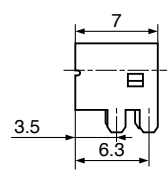

TCP8964(8P)

Super Slim Interface Connectors

Note : The TCP8964 plugs are made by insertion forming and equipped with Cord. Plugs cannot be sold independently.

TCS7764(8P)

Land Layout
(Top View)

Number of contacts		8P		
Arrangement				
PLUG	Black	TCP8964-180100	TCP8967-480100	TCP8969-480100
	Gray1	TCP8964-180200	TCP8967-480200	TCP8969-480200
	Gray2	TCP8964-180300	TCP8967-480300	TCP8969-480300
SOCKET	Black	TCS7764-182687	TCS7767-182687	TCS7769-182687

TCP8965(10P)

Super Slim Interface Connectors

Note : The TCP8965 plugs are made by insertion forming and equipped with Cord. Plugs cannot be sold independently.

TCS7765(10P)

Land Layout
(Top View)

Number of contacts		10P	
Arrangement			
PLUG	Black	TCP8965	TCP8966
SOCKET	Black	TCS7765-0128687	TCS7766-0128687