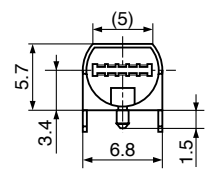

TCP8964(8P)

Super Slim Interface Connectors

Note : The TCP8964 plugs are made by insertion forming and equipped with Cord. Plugs cannot be sold independently.

TCS7764(8P)

Land Layout
(Top View)

Number of contacts		8P		
Arrangement				
PLUG	Black	TCP8964-180100	TCP8967-480100	TCP8969-480100
	Gray1	TCP8964-180200	TCP8967-480200	TCP8969-480200
	Gray2	TCP8964-180300	TCP8967-480300	TCP8969-480300
SOCKET	Black	TCS7764-182687	TCS7767-182687	TCS7769-182687

TCP8965(10P)

Super Slim Interface Connectors

Note : The TCP8965 plugs are made by insertion forming and equipped with Cord. Plugs cannot be sold independently.

TCS7765(10P)

Land Layout
(Top View)

Number of contacts		10P	
Arrangement			
PLUG	Black	TCP8965	TCP8966
SOCKET	Black	TCS7765-0128687	TCS7766-0128687