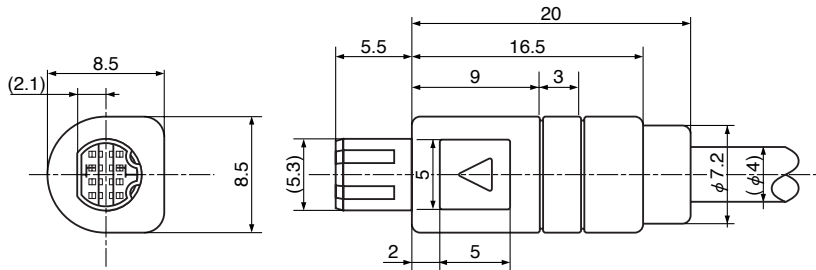

TCP8964(8P)

Super Slim Interface Connectors

Note : The TCP8964 plugs are made by insertion forming and equipped with Cord. Plugs cannot be sold independently.

TCS7764(8P)

Land Layout
(Top View)

Number of contacts		8P		
Arrangement				
PLUG	Black	TCP8964-180100	TCP8967-480100	TCP8969-480100
	Gray1	TCP8964-180200	TCP8967-480200	TCP8969-480200
	Gray2	TCP8964-180300	TCP8967-480300	TCP8969-480300
SOCKET	Black	TCS7764-182687	TCS7767-182687	TCS7769-182687

TCP8965(10P)

Super Slim Interface Connectors

Note : The TCP8965 plugs are made by insertion forming and equipped with Cord. Plugs cannot be sold independently.

TCS7765(10P)

Land Layout
(Top View)

Number of contacts		10P	
Arrangement			
PLUG	Black	TCP8965	TCP8966
SOCKET	Black	TCS7765-0128687	TCS7766-0128687