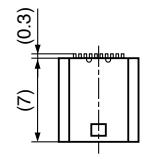

TCP8964(8P)

Super Slim Interface Connectors

Note : The TCP8964 plugs are made by insertion forming and equipped with Cord. Plugs cannot be sold independently.

TCS7764(8P)

Land Layout
(Top View)

Number of contacts		8P		
Arrangement				
PLUG	Black	TCP8964-180100	TCP8967-480100	TCP8969-480100
	Gray1	TCP8964-180200	TCP8967-480200	TCP8969-480200
	Gray2	TCP8964-180300	TCP8967-480300	TCP8969-480300
SOCKET	Black	TCS7764-182687	TCS7767-182687	TCS7769-182687

TCP8965(10P)

Super Slim Interface Connectors

Note : The TCP8965 plugs are made by insertion forming and equipped with Cord. Plugs cannot be sold independently.

TCS7765(10P)

Land Layout
(Top View)

Number of contacts		10P	
Arrangement			
PLUG	Black	TCP8965	TCP8966
SOCKET	Black	TCS7765-0128687	TCS7766-0128687