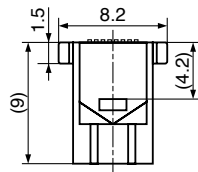

TCP8964(8P)

Super Slim Interface Connectors

Note : The TCP8964 plugs are made by insertion forming and equipped with Cord. Plugs cannot be sold independently.

TCS7764(8P)

Land Layout
(Top View)

Number of contacts		8P		
Arrangement				
PLUG	Black	TCP8964-180100	TCP8967-480100	TCP8969-480100
	Gray1	TCP8964-180200	TCP8967-480200	TCP8969-480200
	Gray2	TCP8964-180300	TCP8967-480300	TCP8969-480300
SOCKET	Black	TCS7764-182687	TCS7767-182687	TCS7769-182687

TCP8965(10P)

Super Slim Interface Connectors

Note : The TCP8965 plugs are made by insertion forming and equipped with Cord. Plugs cannot be sold independently.

TCS7765(10P)

Land Layout
(Top View)

Number of contacts		10P	
Arrangement			
PLUG	Black	TCP8965	TCP8966
SOCKET	Black	TCS7765-0128687	TCS7766-0128687