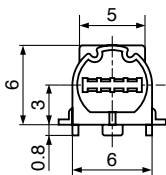

TCP8964(8P)

Super Slim Interface Connectors

Note : The TCP8964 plugs are made by insertion forming and equipped with Cord. Plugs cannot be sold independently.

TCS7764(8P)

Land Layout
(Top View)

Number of contacts		8P		
Arrangement				
PLUG	Black	TCP8964-180100	TCP8967-480100	TCP8969-480100
	Gray1	TCP8964-180200	TCP8967-480200	TCP8969-480200
	Gray2	TCP8964-180300	TCP8967-480300	TCP8969-480300
SOCKET	Black	TCS7764-182687	TCS7767-182687	TCS7769-182687

TCP8965(10P)

Super Slim Interface Connectors

Note : The TCP8965 plugs are made by insertion forming and equipped with Cord. Plugs cannot be sold independently.

TCS7765(10P)

Land Layout
(Top View)

Number of contacts		10P	
Arrangement			
PLUG	Black	TCP8965	TCP8966
SOCKET	Black	TCS7765-0128687	TCS7766-0128687