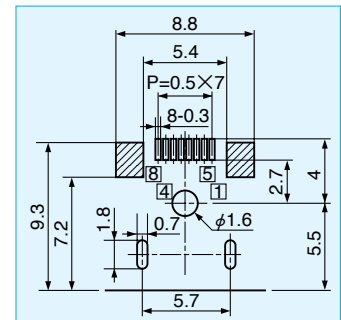

TCP8964(8P)

Super Slim Interface Connectors

Note : The TCP8964 plugs are made by insertion forming and equipped with Cord. Plugs cannot be sold independently.

TCS7764(8P)

Land Layout
(Top View)

Number of contacts		8P		
Arrangement				
PLUG	Black	TCP8964-180100	TCP8967-480100	TCP8969-480100
	Gray1	TCP8964-180200	TCP8967-480200	TCP8969-480200
	Gray2	TCP8964-180300	TCP8967-480300	TCP8969-480300
SOCKET	Black	TCS7764-182687	TCS7767-182687	TCS7769-182687

TCP8965(10P)

Super Slim Interface Connectors

Note : The TCP8965 plugs are made by insertion forming and equipped with Cord. Plugs cannot be sold independently.

TCS7765(10P)

Land Layout
(Top View)

Number of contacts		10P	
Arrangement			
PLUG	Black	TCP8965	TCP8966
SOCKET	Black	TCS7765-0128687	TCS7766-0128687