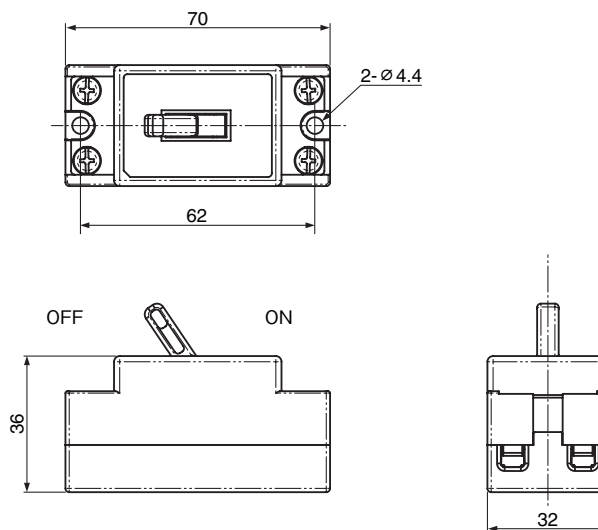

TBX3000

Rating 定格	10A 300V DC
Over Load Test 過負荷試験	12A 450V DC 5 times
Rated Load Test 定格負荷試験	10A 450V DC 100 times
Temperature (T) Rise Characteristic	60K or less (by Rated Current, T Rise=Terminal T-Atmospheric T)